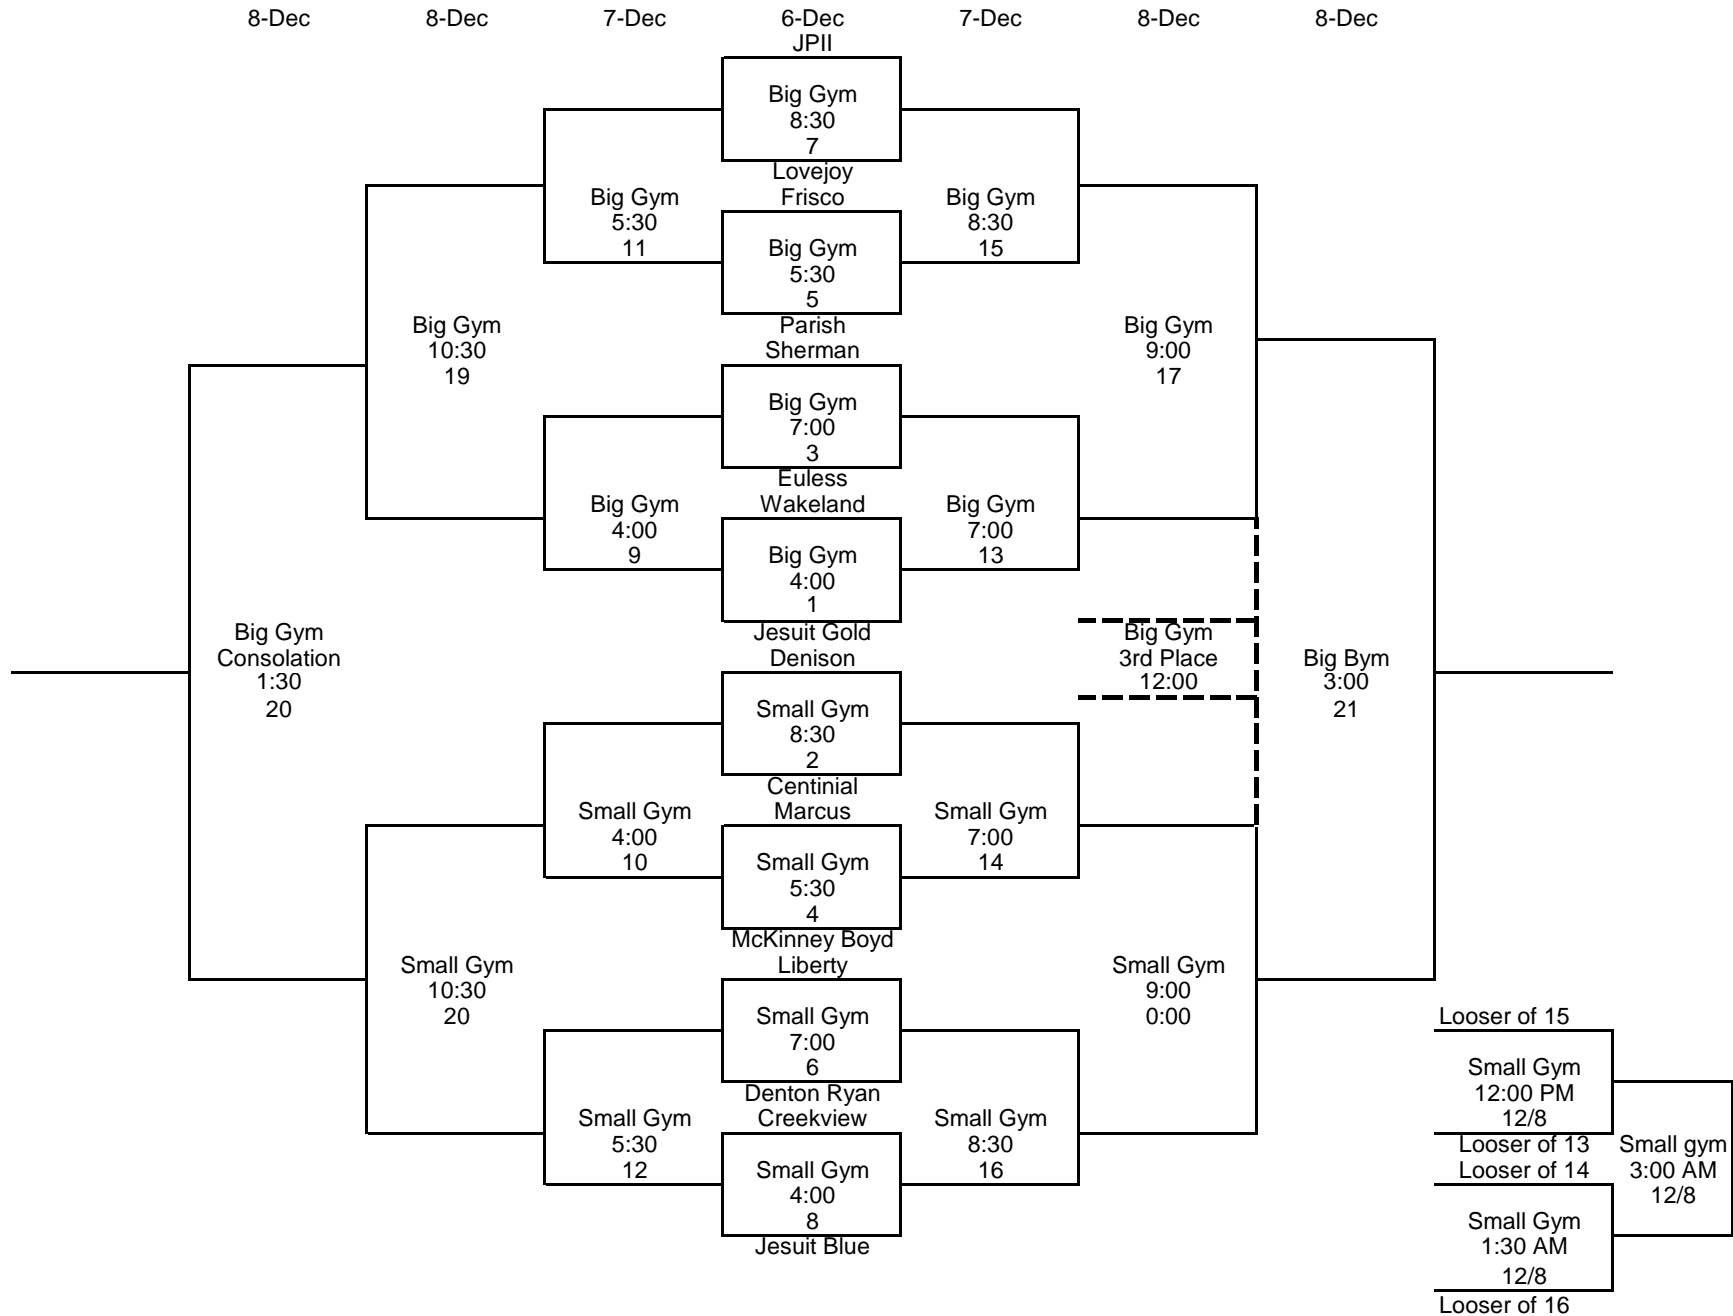

# 2007 JPII Freshman Tournament

# ***2007 JPII Freshman Tournament***

L